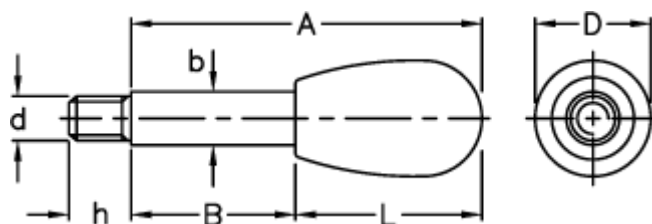

# Data Sheet

Article number: 2304004203

Description: E+G Lever arm  
BL.368/14x175

## Measures

---

A	= 175
b	= 14
B	= 120
D	= 33
d 6g	= M12
h	= 15
L	= 55